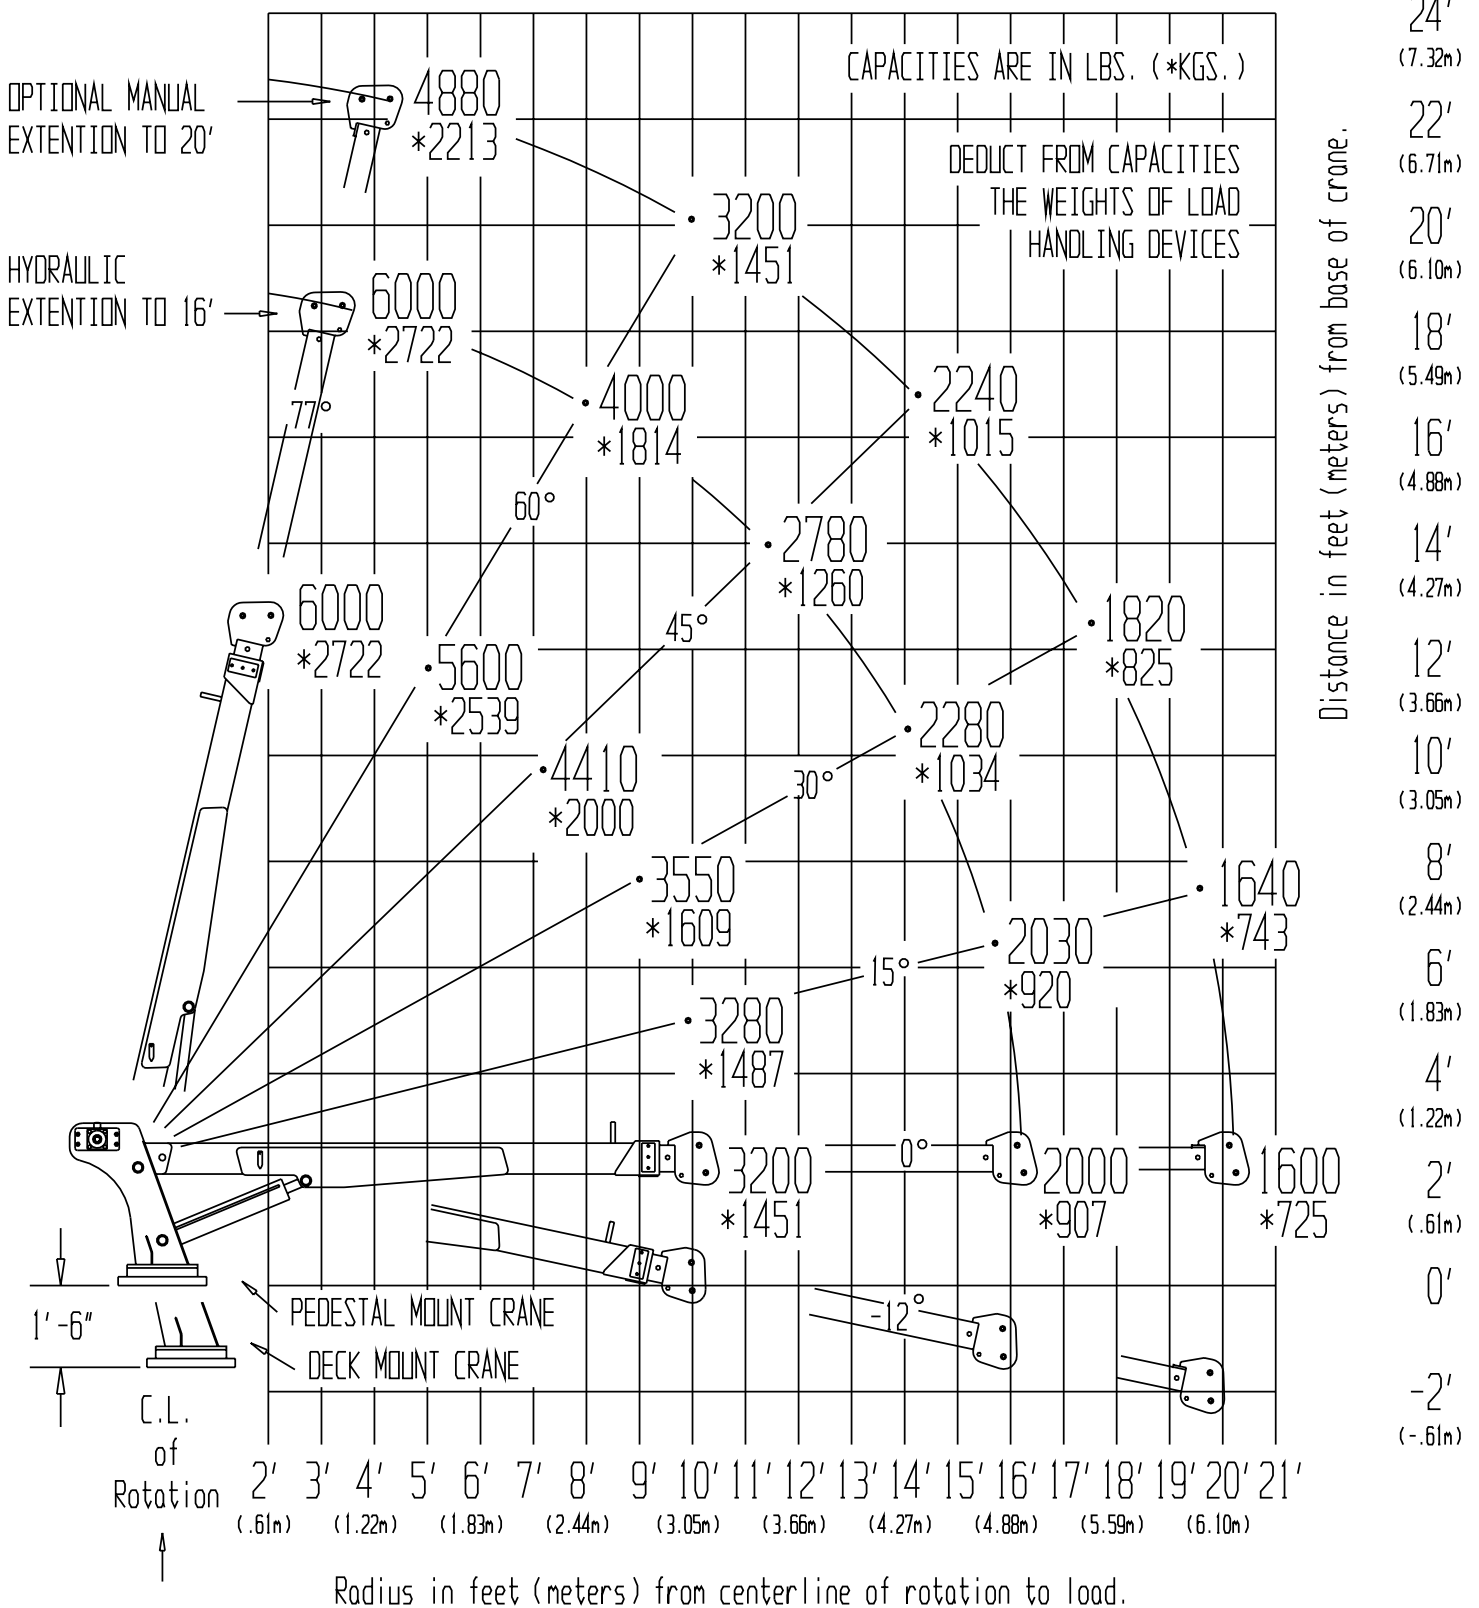

3216-20

CRANE CAPACITY CHART

32,000 FT/LB
CRANE RATING

MAX SINGLE LINE CAPACITY IS 3000 LBS
FOR GREATER LOADS USE 2 PART LINE

Thaintainer

1701 S 2nd. AVE, SHELDON, IA 51201
800-831-8588