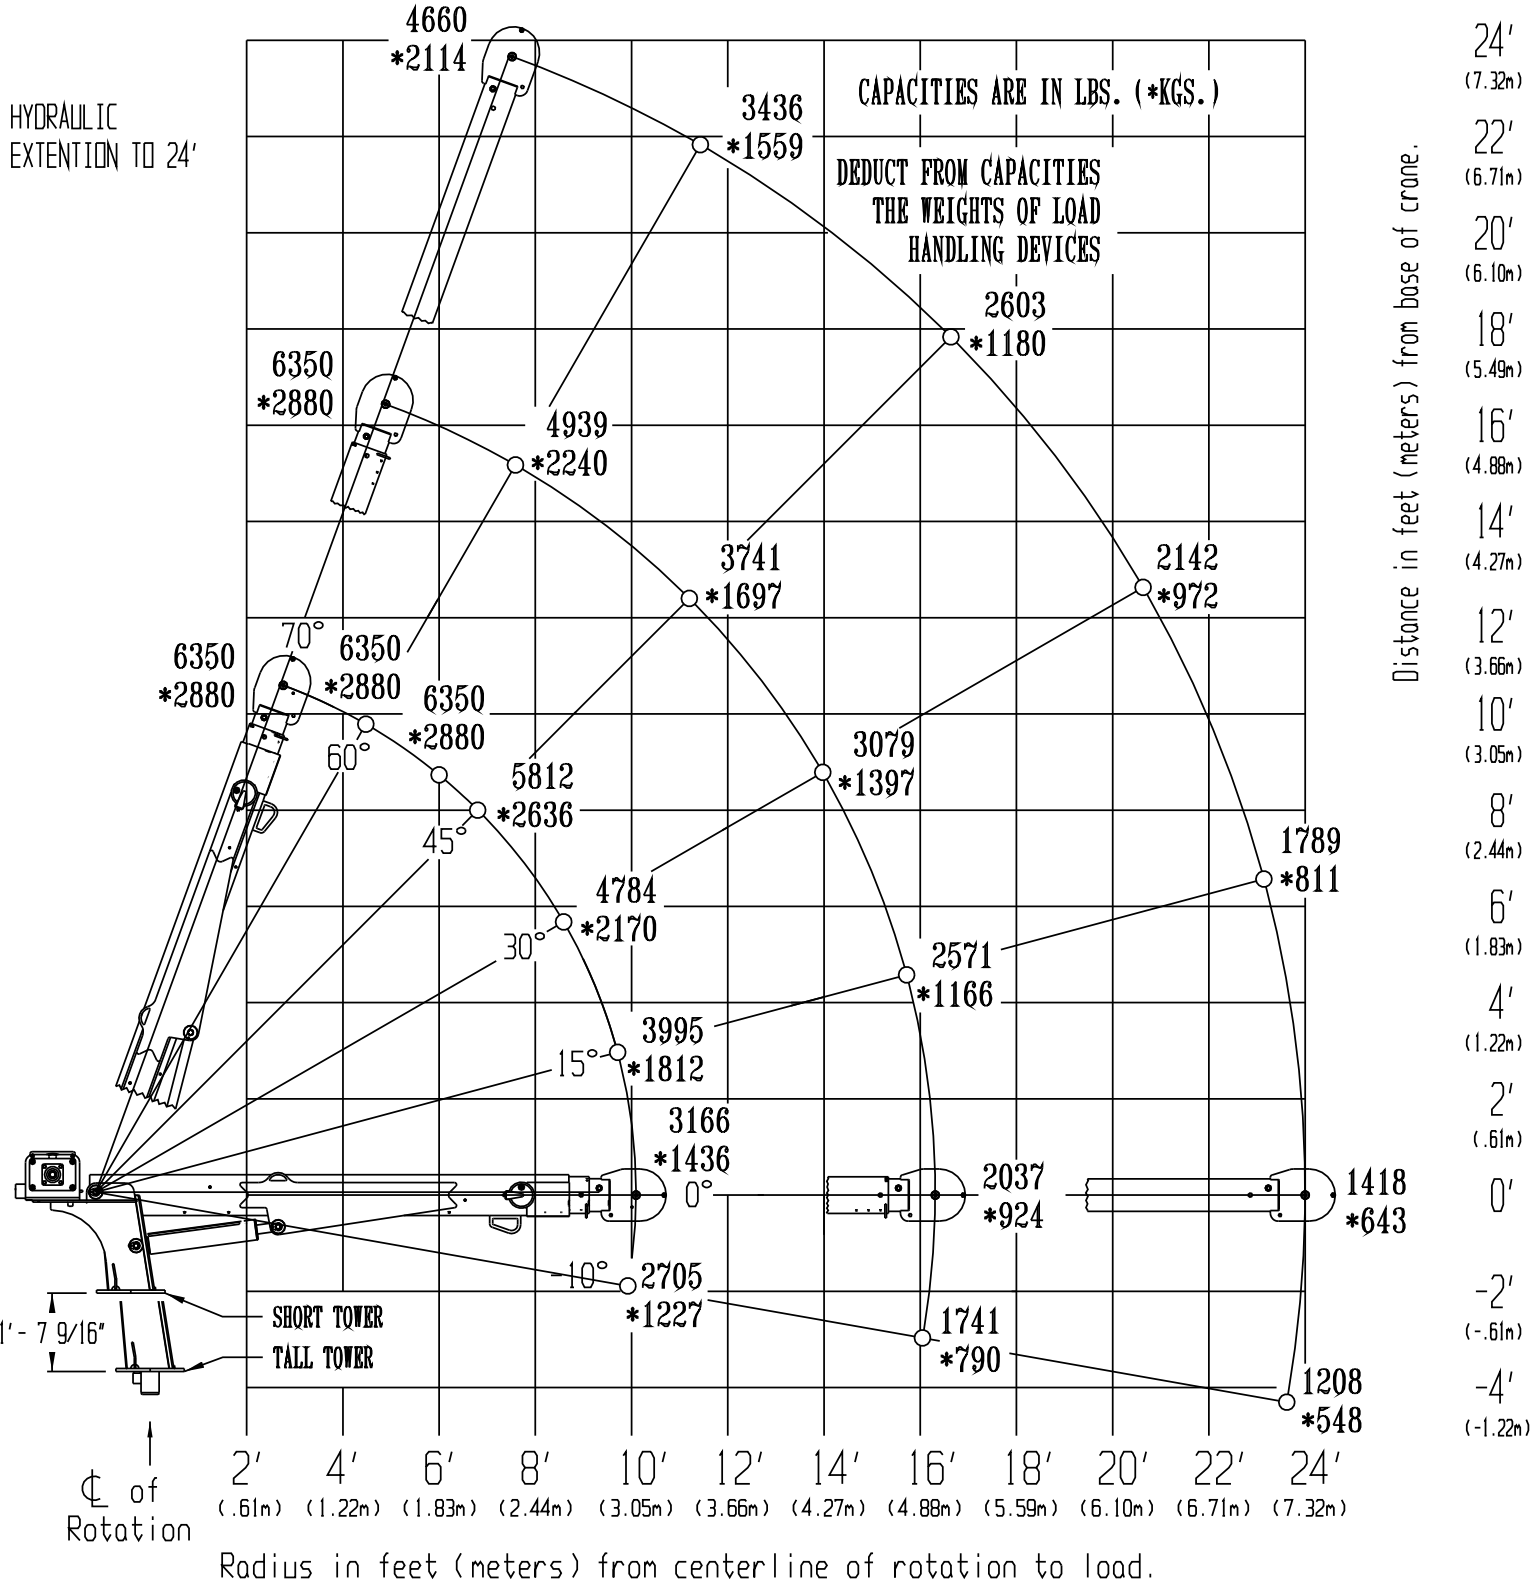

6000 SERIES CRANE CAPACITY CHART

45,100 FT*LB
CRANE RATING

MAX SINGLE LINE CAPACITY IS 4300 LBS (1950 KG)
FOR GREATER LOADS USE 2 PART LINE

Maintainer

1701 S 2ND AVE SHELDON, IA 51201
800-831-8588
WWW.MAINTAINER.COM