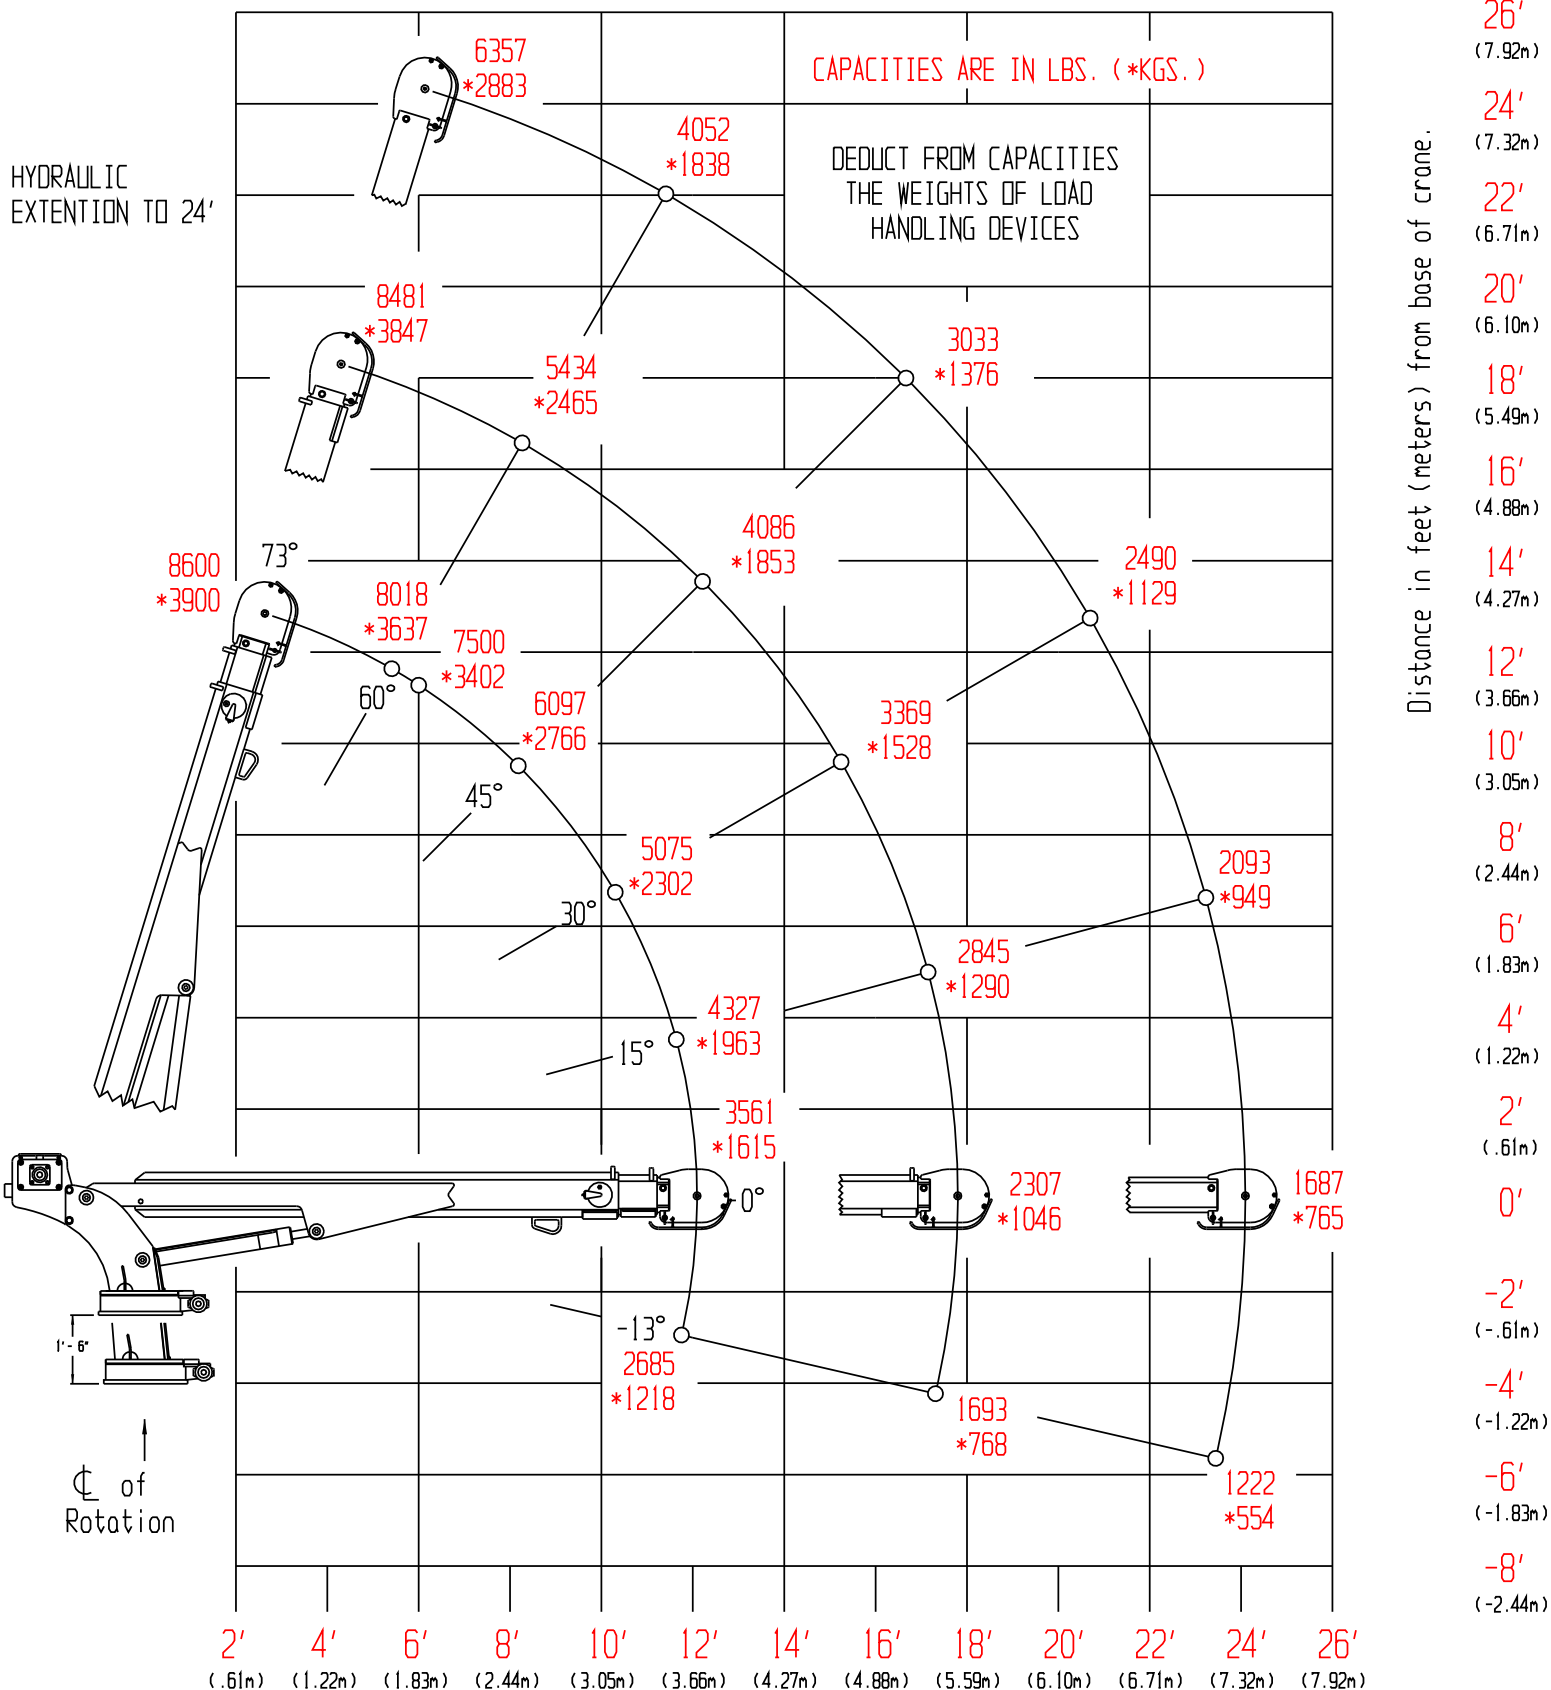

8000 SERIES CRANE CAPACITY CHART

MAX SINGLE LINE CAPACITY IS 4300 LBS (1950 KG)
FOR GREATER LOADS USE 2 PART LINE

52,600 FT*LB
CRANE RATING

Radius in feet (meters) from centerline of rotation to load.

1701 S 2ND AVE SHELDON, IA 51201